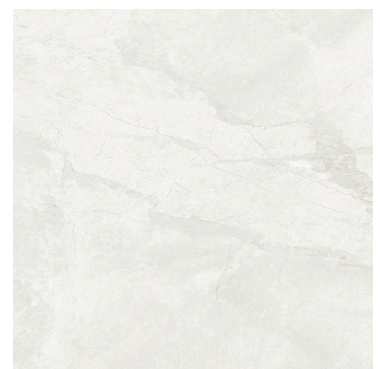

PENTA FOREST BLUE

MOSAIQUILLO CKB005

PENTA PRINT MALLA

PORCELANATO BLANCO ATENAS

PORCELANATO 6B6021

DESERT OASIS MARBLE

DESERT BEIGE MARBLE

MARNE CEMENTO

MARNE TUFO

HEX. TRAFFIC COMBI GREY

HEX. TRAFFIC DARK

HEX. TRAFFIC GREY

HEX. TRAFFIC SILVER

MIDLAND ANTRACITE PLUS

MIDLAND SILVER PLUS

MIDLAND WHITE PLUS