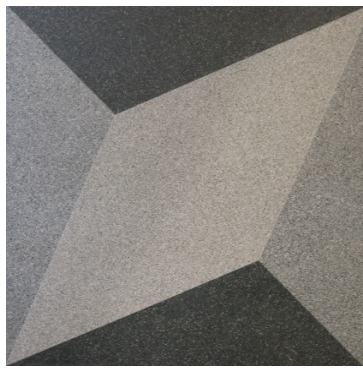

DOLCE ORO

IMPRONTA NEGRO

DOLCE SWEET SILVER

IMPRONTA WHITE

DROP SILVER

VINTAGE MIX

BOREAL STARBOX GREY

VINTAGE MORENGO

PENTA FOREST BLUE

MOSAIQUILLO CKB005

PENTA PRINT MALLA

PORCELANATO BLANCO ATENAS

PORCELANATO 6B6021

DESERT OASIS MARBLE

DESERT BEIGE MARBLE

MARNE CEMENTO

MARNE TUFO

HEX. TRAFFIC COMBI GREY

HEX. TRAFFIC DARK

HEX. TRAFFIC GREY

HEX. TRAFFIC SILVER

MIDLAND ANTRACITE PLUS

MIDLAND SILVER PLUS

MIDLAND WHITE PLUS