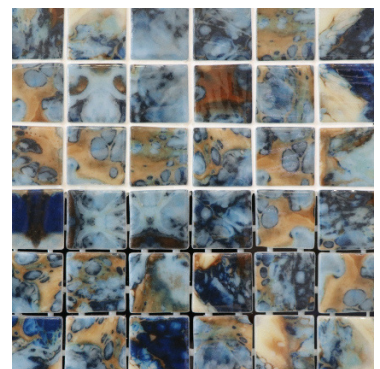

MARIBEL®

CATÁLOGO NUEVA COLECCIÓN

JUNIO 2018

BATIM LILA AZULEJO
20X50

BATIM ARENA AZULEJO
20X50

BATIM INDIGO AZULEJO
20X50

BATIM FUCSIA AZULEJO
20X50

IMPRONTA GOLD

DOLCE ORO

IMPRONTA NEGRO

DOLCE SWEET SILVER

IMPRONTA WHITE

DROP SILVER

VINTAGE MIX

BOREAL STARBOX GREY

VINTAGE MORENGO

PENTA FOREST BLUE

MOSAIQUILLO CKB005

PENTA PRINT MALLA

PORCELANATO BLANCO ATENAS

PORCELANATO 6B6021

DESERT OASIS MARBLE

DESERT BEIGE MARBLE

MARNE CEMENTO

MARNE TUFO

HEX. TRAFFIC COMBI GREY

HEX. TRAFFIC DARK

HEX. TRAFFIC GREY

HEX. TRAFFIC SILVER

MIDLAND ANTRACITE PLUS

MIDLAND SILVER PLUS

MIDLAND WHITE PLUS