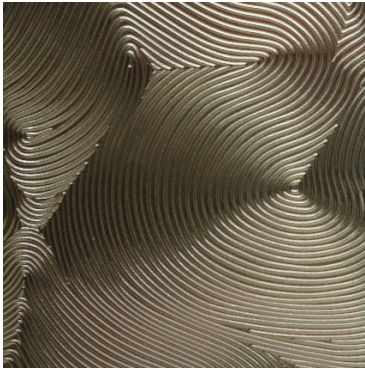

MARIBEL®

CATÁLOGO NUEVA COLECCIÓN

JUNIO 2018

BATIM LILA AZULEJO
20X50

BATIM ARENA AZULEJO
20X50

BATIM INDIGO AZULEJO
20X50

BATIM FUCSIA AZULEJO
20X50

IMPRONTA GOLD

DOLCE ORO

IMPRONTA NEGRO

DOLCE SWEET SILVER

IMPRONTA WHITE

DROP SILVER

VINTAGE MIX

BOREAL STARBOX GREY

VINTAGE MORENGO

MARNE TUFO

HEX. TRAFFIC COMBI GREY

HEX. TRAFFIC DARK

HEX. TRAFFIC GREY

HEX. TRAFFIC SILVER

MIDLAND ANTRACITE PLUS

MIDLAND SILVER PLUS

MIDLAND WHITE PLUS