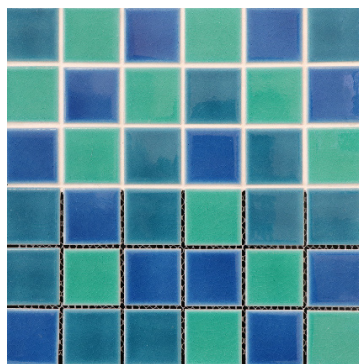

MARIBEL®

CATÁLOGO NUEVA COLECCIÓN

JUNIO 2018

BATIM LILA AZULEJO
20X50

BATIM ARENA AZULEJO
20X50

BATIM INDIGO AZULEJO
20X50

BATIM FUCSIA AZULEJO
20X50

IMPRONTA GOLD

DOLCE ORO

IMPRONTA NEGRO

DOLCE SWEET SILVER

IMPRONTA WHITE

DROP SILVER

VINTAGE MIX

BOREAL STARBOX GREY

VINTAGE MORENGO

PENTA FOREST BLUE

MOSAIQUILLO CKB005

PENTA PRINT MALLA

PORCELANATO BLANCO ATENAS

PORCELANATO 6B6021

DESERT OASIS MARBLE

DESERT BEIGE MARBLE

MARNE CEMENTO

MARNE TUFO

HEX. TRAFFIC COMBI GREY

HEX. TRAFFIC DARK

HEX. TRAFFIC GREY

HEX. TRAFFIC SILVER

MIDLAND ANTRACITE PLUS

MIDLAND SILVER PLUS

MIDLAND WHITE PLUS