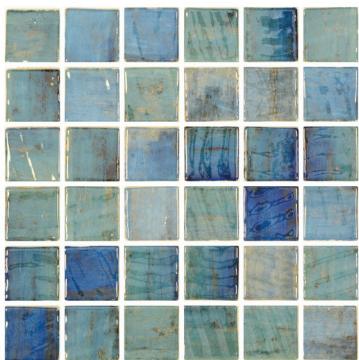

MARIBEL®

CATÁLOGO NUEVA COLECCIÓN

JUNIO 2018

BATIM LILA AZULEJO
20X50

BATIM ARENA AZULEJO
20X50

BATIM INDIGO AZULEJO
20X50

BATIM FUCSIA AZULEJO
20X50

IMPRONTA GOLD

DOLCE ORO

IMPRONTA NEGRO

DOLCE SWEET SILVER

IMPRONTA WHITE

DROP SILVER

VINTAGE MIX

BOREAL STARBOX GREY

VINTAGE MORENGO

PENTA FOREST BLUE

MOSAIQUILLO CKB005

PENTA PRINT MALLA

PORCELANATO BLANCO ATENAS

PORCELANATO 6B6021

DESERT OASIS MARBLE

DESERT BEIGE MARBLE

MARNE CEMENTO

MARNE TUFO

HEX. TRAFFIC COMBI GREY

HEX. TRAFFIC DARK

HEX. TRAFFIC GREY

HEX. TRAFFIC SILVER

MIDLAND ANTRACITE PLUS

MIDLAND SILVER PLUS

MIDLAND WHITE PLUS